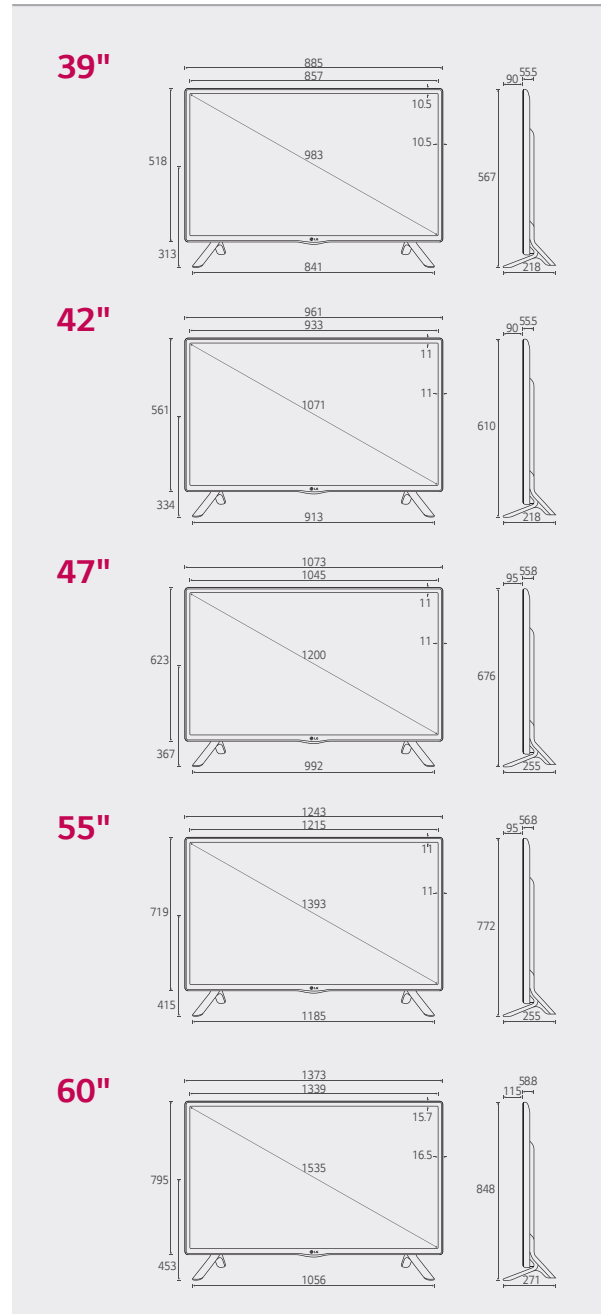

Specification